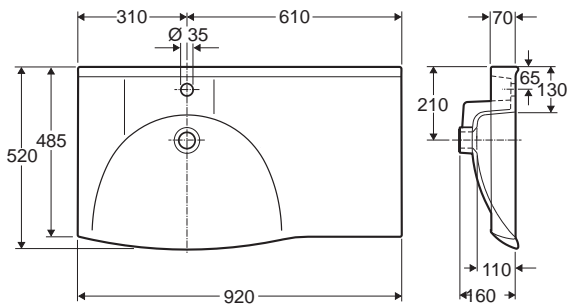

Ifö Sign Art wash basin 90 cm 7462

Vanity top wash basin 90 cm with basin on the left. Large vanity surfaces at the back and to the right side of the wash basin. Integrated drainage outlet. Mixer installed on the wash basin.

This product is equipped with Ifö Clean, our new Easy-to-clean-coating. Ifö Clean will be introduced in production during spring 2011.

Product	Ifö no
White	74620
White with KeraTect®	74620000000070

7462, 920x520 mm - for assembling on brackets or bathroom furniture

Tolerance +/- 3mm

Fits to

Ifö Sense Art, Ifö Sense and Ifö Parade base cabinets and on bracket 96487.